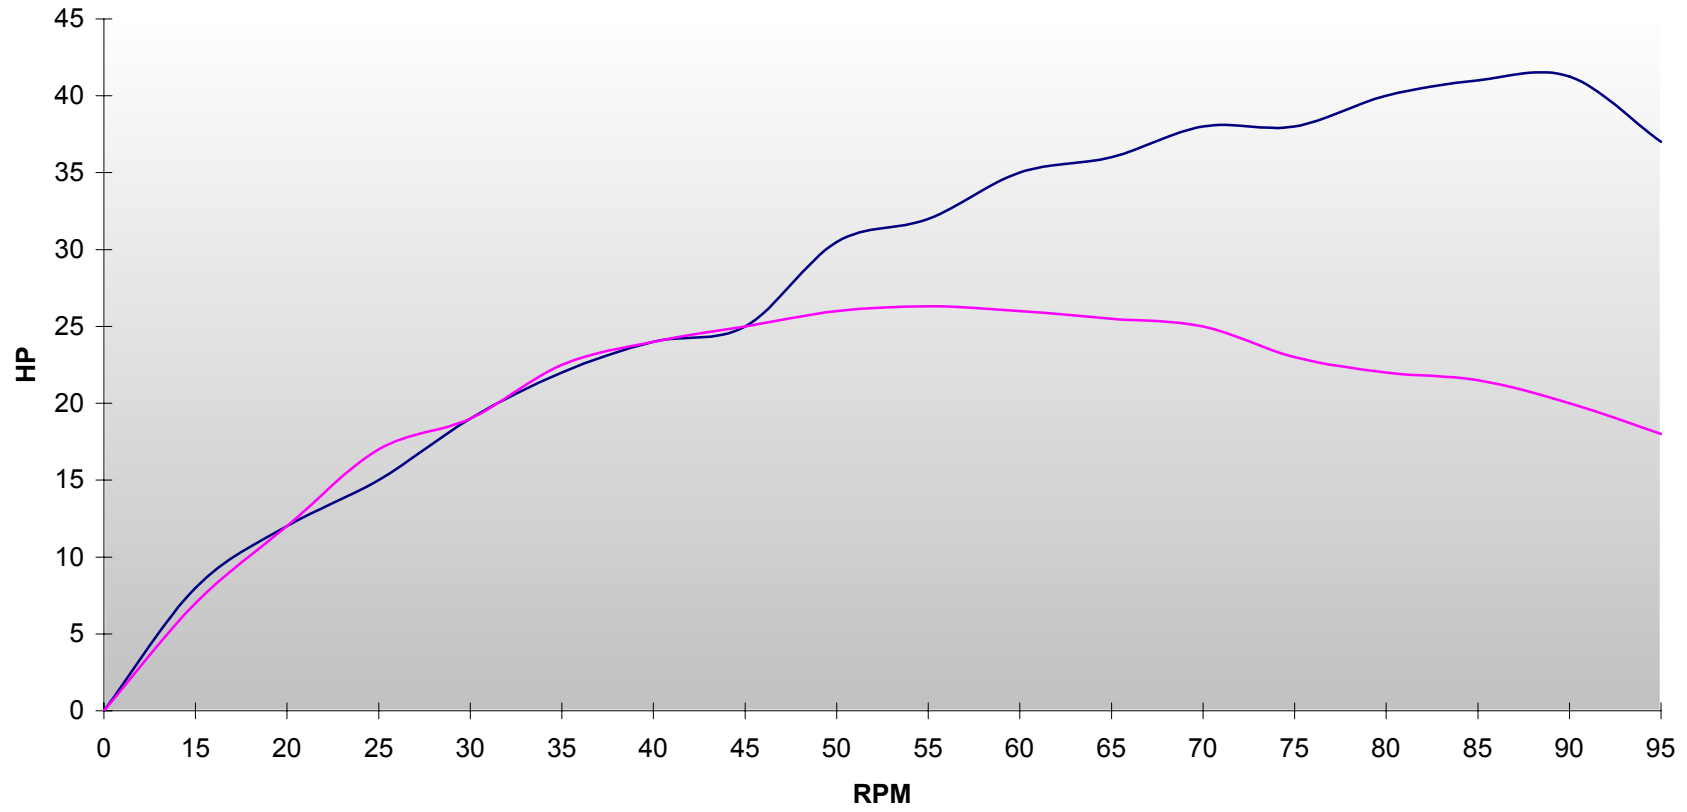

**Honda 400 EX Horsepower Chart  
Stock vs. Turbo**

Legend:

— SAE corrected Horsepower (stock)

— SAE corrected Horsepower (Turbo)