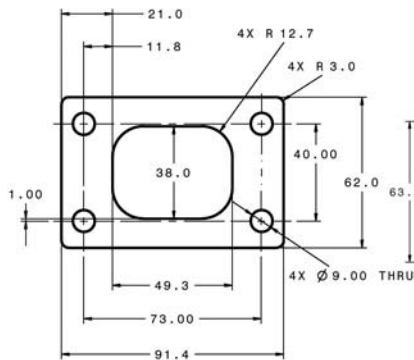

Garrett
by Honeywell

GT2560R
466541-1 & 466541-4

Compressor Inlet

Compressor Outlet

Turbine Inlet
"T25"

Turbine Outlet
"5 BOLT"

Oil Inlet

Oil Outlet

Water

M14 x 1.50

All Measurements in MM