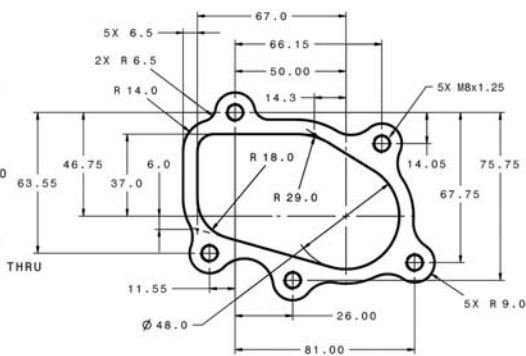

Garrett
by Honeywell

GT2560R
466541-1 & 466541-4

Compressor Inlet

Compressor Outlet

Turbine Inlet
"T25"

Turbine Outlet
"5 BOLT"

Oil Inlet

Oil Outlet

Water

M14 x 1.50

All Measurements in MM