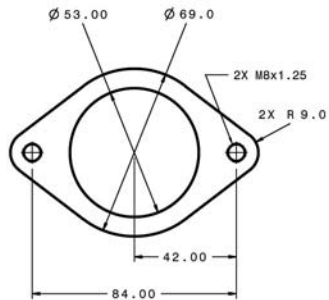

Garrett
by Honeywell

GT2560R
466541-1 & 466541-4

Compressor Inlet

Compressor Outlet

Turbine Inlet
"T25"

Turbine Outlet
"5 BOLT"

Oil Inlet

Oil Outlet

Water

M14 x 1.50

All Measurements in MM