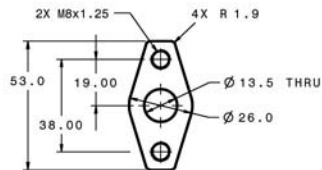

Garrett
by Honeywell

GT2560R
466541-1 & 466541-4

Compressor Inlet

Compressor Outlet

Turbine Inlet
"T25"

Turbine Outlet
"5 BOLT"

Oil Inlet

Oil Outlet

Water

M14 x 1.50

All Measurements in MM