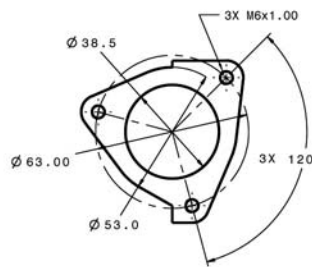

Garrett
by Honeywell

GT2560R
466541-1 & 466541-4

Compressor Inlet

Compressor Outlet

Turbine Inlet
"T25"

Turbine Outlet
"5 BOLT"

Oil Inlet

Oil Outlet

Water

M14 x 1.50

All Measurements in MM